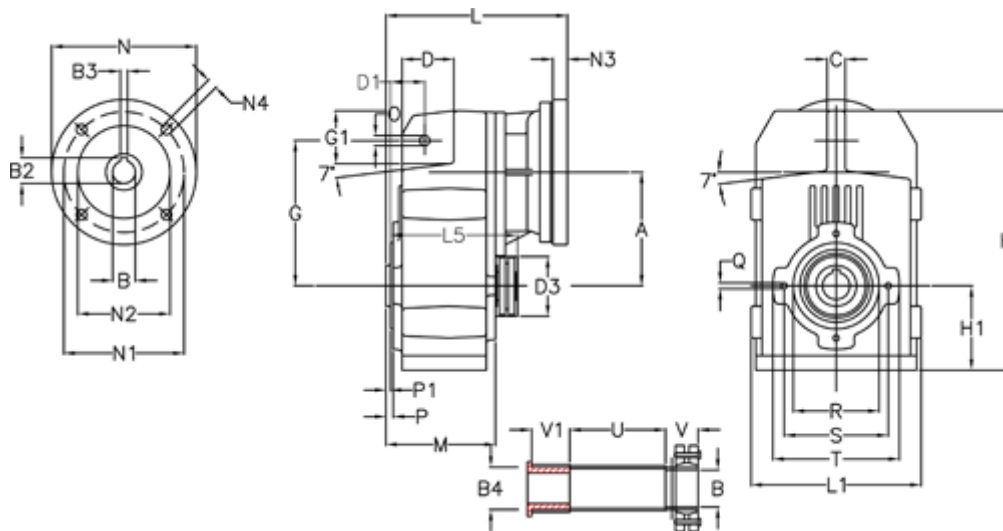

Article number: 29560246608220

Description: Shaft mounted gear
A254QF30-466-P63B5

Measures

A = 128.75	D1 = 43.5	I5 = 197.5	P1 = 3.5	V = 41
B = 30	d3 = 83	M = 135.5	Q = M10x14	V1 = 48
B1 = 11	G = 162	N = 140	R = 110	
B2 = 12.8	G1 = 58.0	N1 = 115	S = 130	
B3 = 4	H = 290.5	N2 = 95	T = 150	
B4 = 30	H1 = 93.5	N4 = M8x19	Tightening torque Nm adapter bushing = 6.0	
C = 20	L = 268.5	O = 13	Tightening torque Nm shrink disc = 7.0	
D = 57.0	L1 = 188	P = 6.0	U = 120.5	